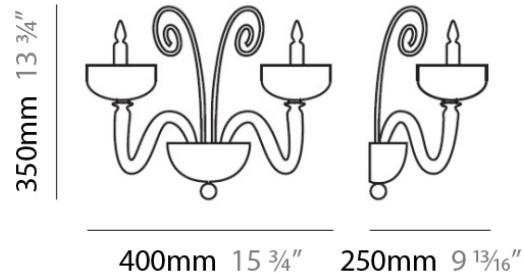

BRERA SURFACE

D83193

GENERAL

Series: Brera _____

Brand: Panzeri _____

Division: Design _____

Mounting Type: Surface _____

Mounting Location: Wall _____

Subcategory: Ambient _____

PHYSICAL

Shape: Abstract _____

Length (mm): 400 _____

Length (in): 15 3/4 _____

Height (mm): 350 _____

Height (in): 13 3/4 _____

Extension (mm): 250 _____

Extension (in): 9 3/4 _____

Light Distribution: Omnidirectional _____

Weight (kg): 3.6 _____

Weight (lbs): 8 _____

Diffuser: Crystal Blown Glass _____

Fixture Finish: Chrome _____

Fixture Material: Metal _____

ELECTRICAL

Number of Lamps: 2 _____

Lamp Type: LED Retrofit _____

Lamp Shape: T4 _____

Bulb Included: Bulb Not Included _____

Total Output Wattage (W): 6 _____

Max. Wattage Per Lamp (W): 3 _____

Lamp Base: G9 _____

Input Voltage (V): 120 _____

LED

OPTICAL

RATINGS AND CERTIFICATIONS

Certified By: CSA Certified to UL and CSA Standards _____

IP rating: IP20 _____