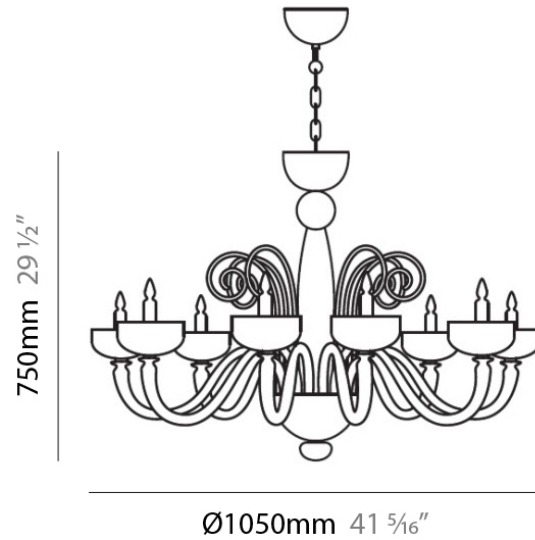

BRERA SUSPENSION

D81269

GENERAL

Series: Brera _____
Brand: Panzeri _____
Division: Design _____
Mounting Type: Suspension _____
Mounting Location: Ceiling _____
Subcategory: Chandelier _____

PHYSICAL

Shape: Abstract _____
Diameter (mm): 1050 _____
Diameter (in): 41 ⁵/₁₆ _____
Height (mm): 750 _____
Height (in): 29 ¹/₂ _____
Light Distribution: Omnidirectional _____
Weight (kg): 13.6 _____
Weight (lbs): 30 _____
Diffuser: Red Blown Glass _____
Fixture Material: Glass _____

ELECTRICAL

Number of Lamps: 8 _____
Lamp Type: LED Retrofit _____
Lamp Shape: T4 _____
Bulb Included: Bulb Not Included _____
Total Output Wattage (W): 24 _____
Max. Wattage Per Lamp (W): 3 _____
Lamp Base: G9 _____
Input Voltage (V): 120 _____

LED

OPTICAL

RATINGS AND CERTIFICATIONS

Certified By: CSA Certified to UL and CSA Standards _____
IP rating: IP20 _____